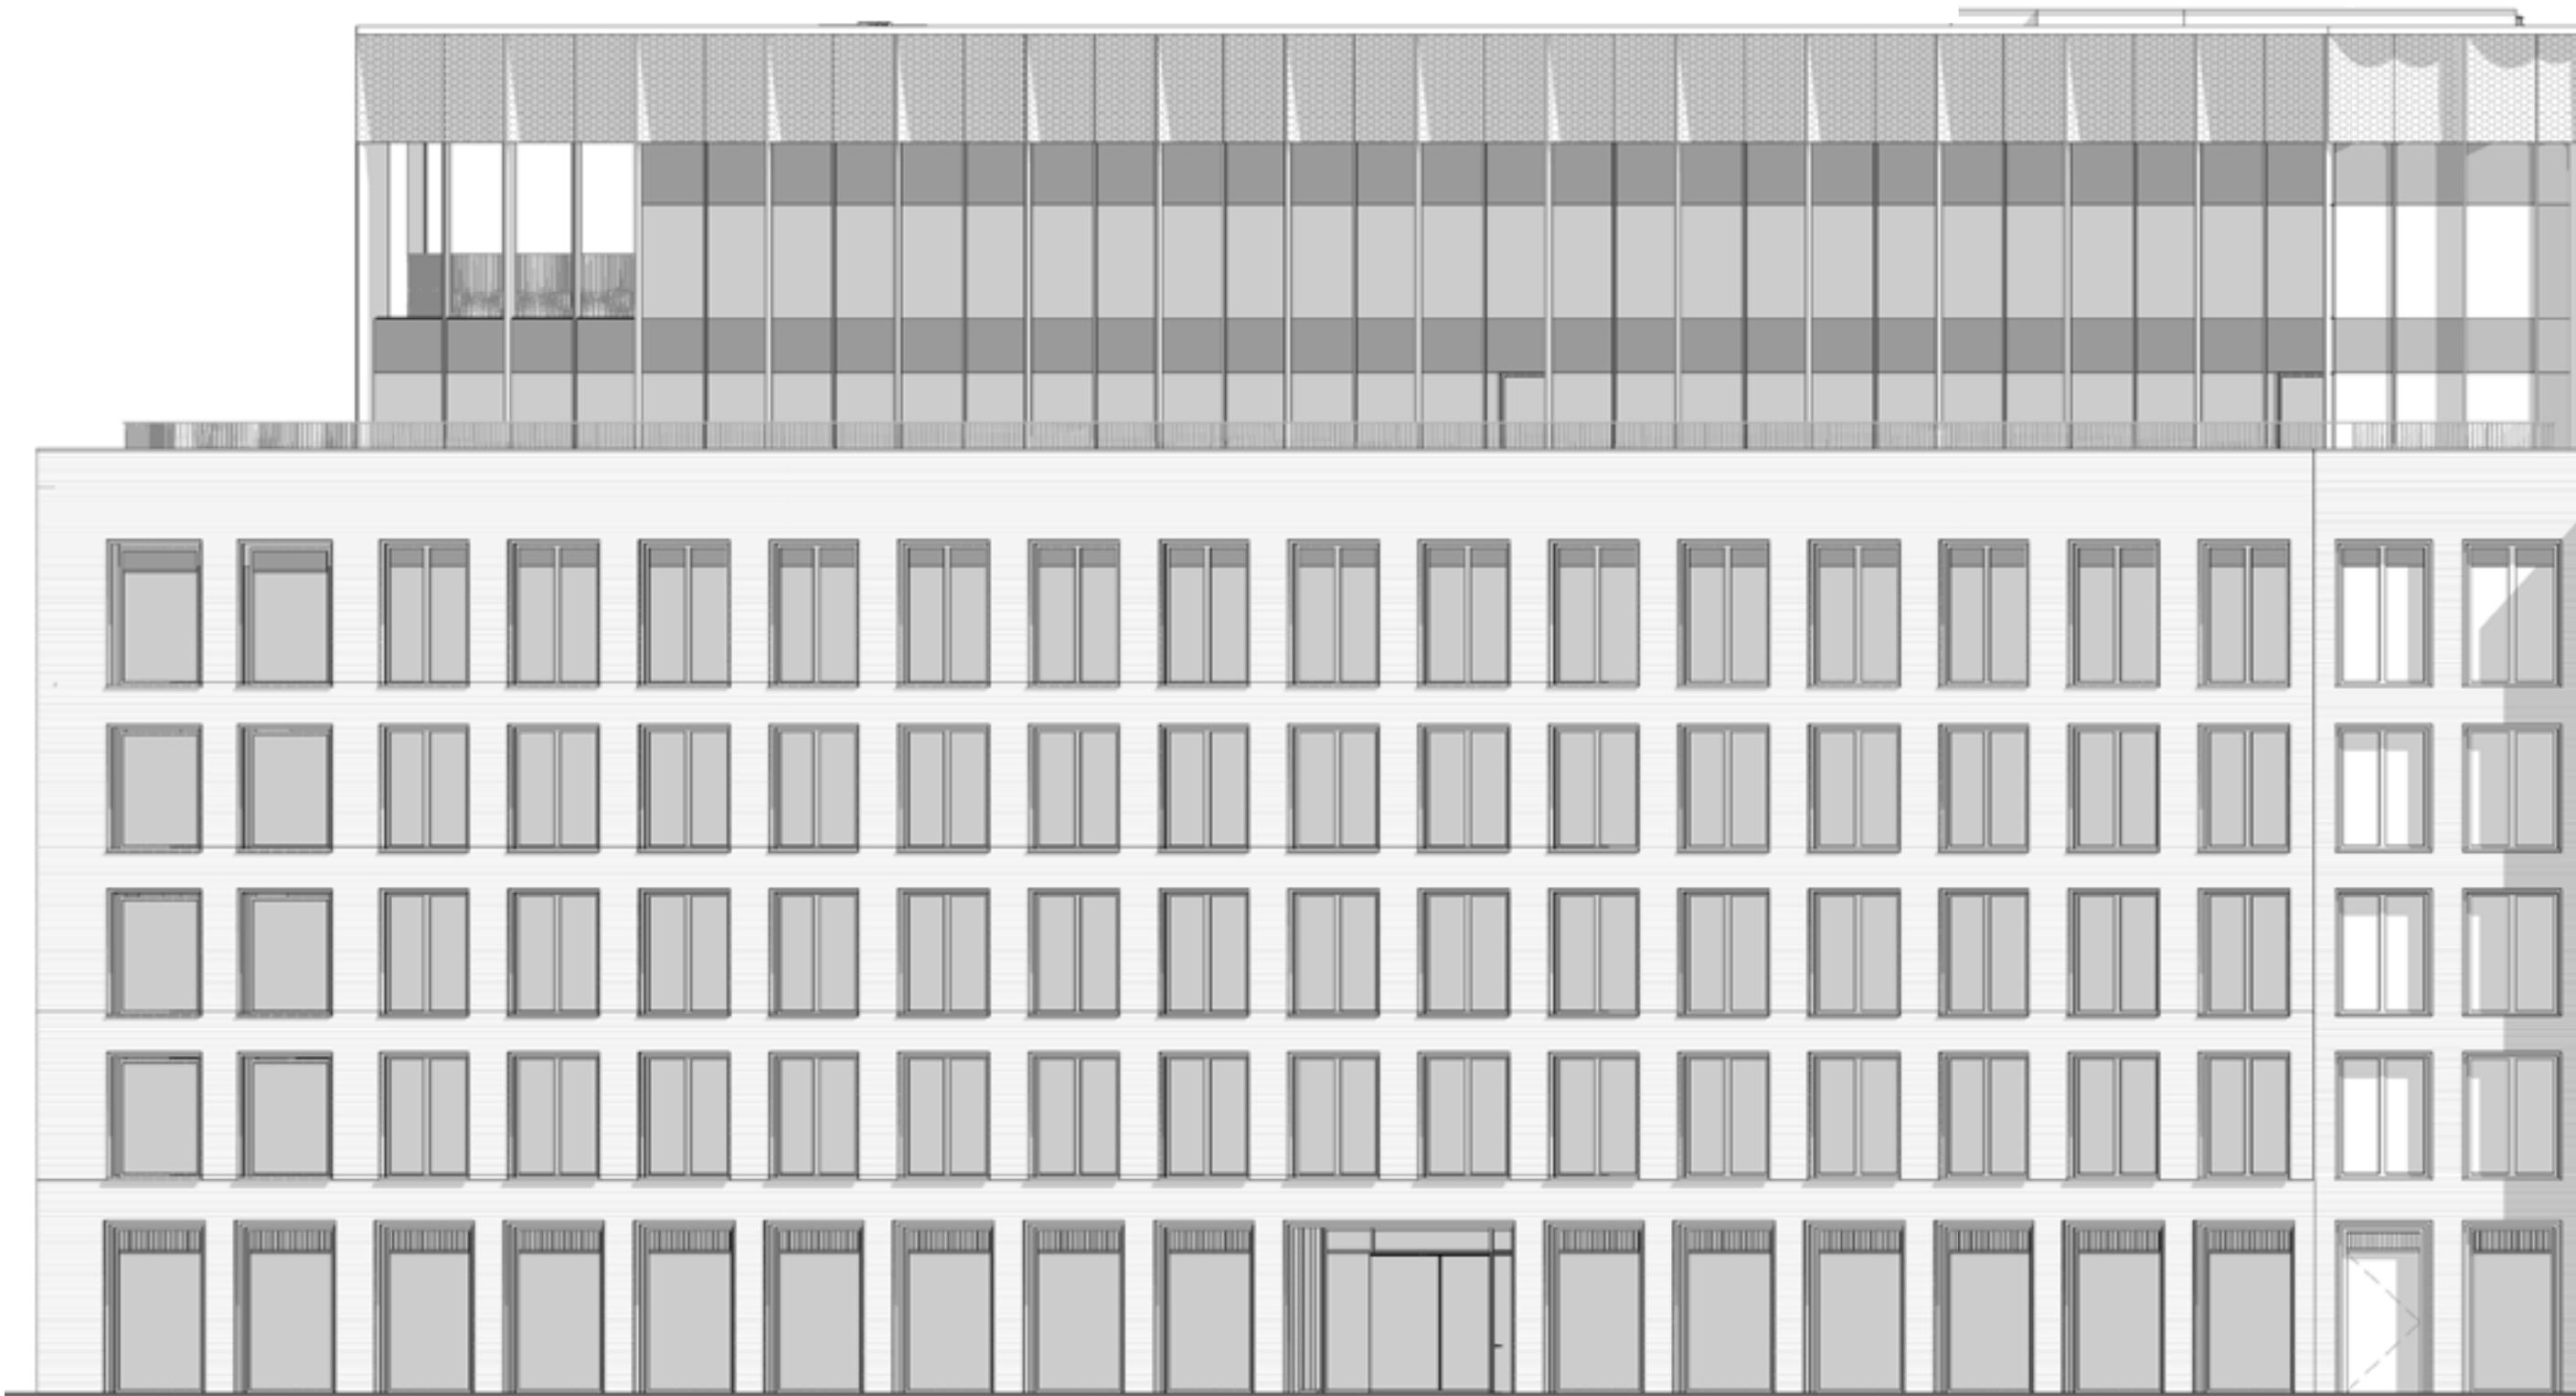

Accommodation schedule

Area Schedule (NIA)

Level	Type	sq m	sq ft
6	Office	385	4,149
	Terrace	17	187
5	Office	407	4,383
	Terrace	170	1,833
4	Office	598	6,437
3	Office	598	6,437
2	Office	598	6,437
1	Office	598	6,437
0	Office	178	1,920
	Café Kitchen Bar	148	1,598
	Reception	153	1,650
Total		3,852	37,800

Access to basement car park in One Globe Square: 14 spaces

Additional parking available